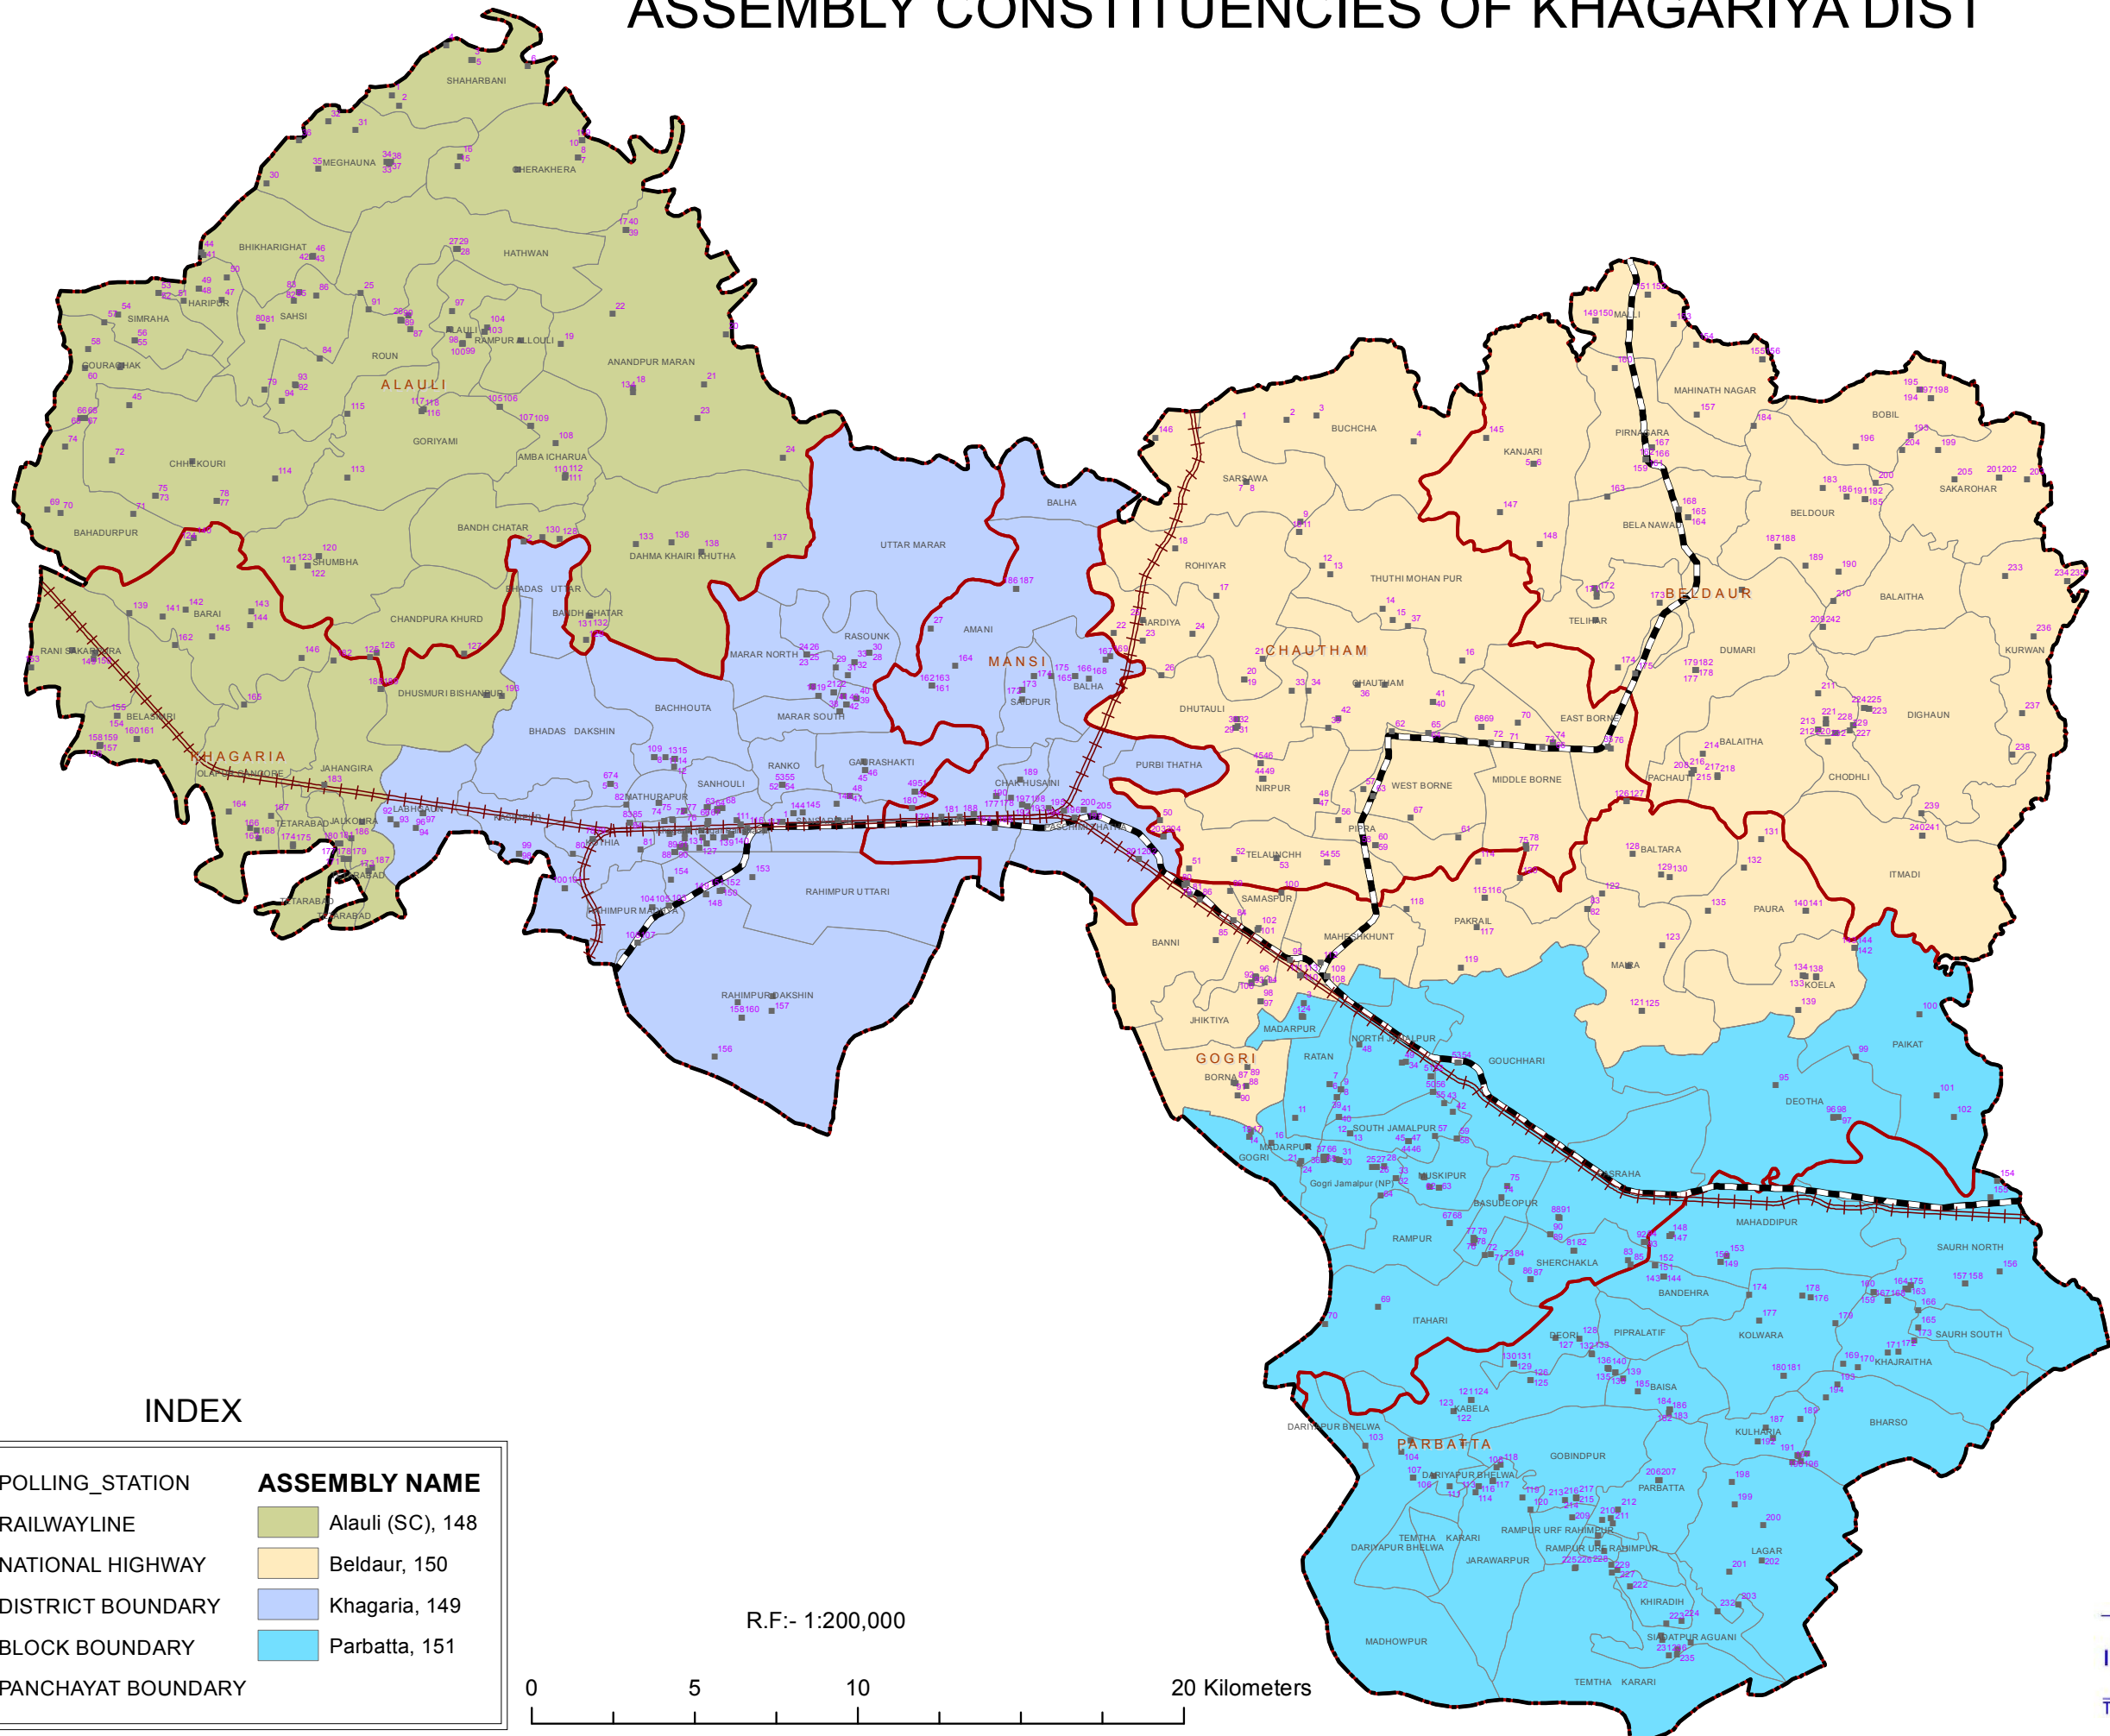

ASSEMBLY CONSTITUENCIES OF KHAGARIYA DIST

INDEX

Symbol	ASSEMBLY NAME
■	POLLING_STATION
====	RAILWAYLINE
—+—+—+—	NATIONAL HIGHWAY
---	DISTRICT BOUNDARY
---	BLOCK BOUNDARY
---	PANCHAYAT BOUNDARY
■	Alauli (SC), 148
■	Beldaur, 150
■	Khagaria, 149
■	Parbatta, 151

R.F:- 1:200,000

PREPARED BY:-