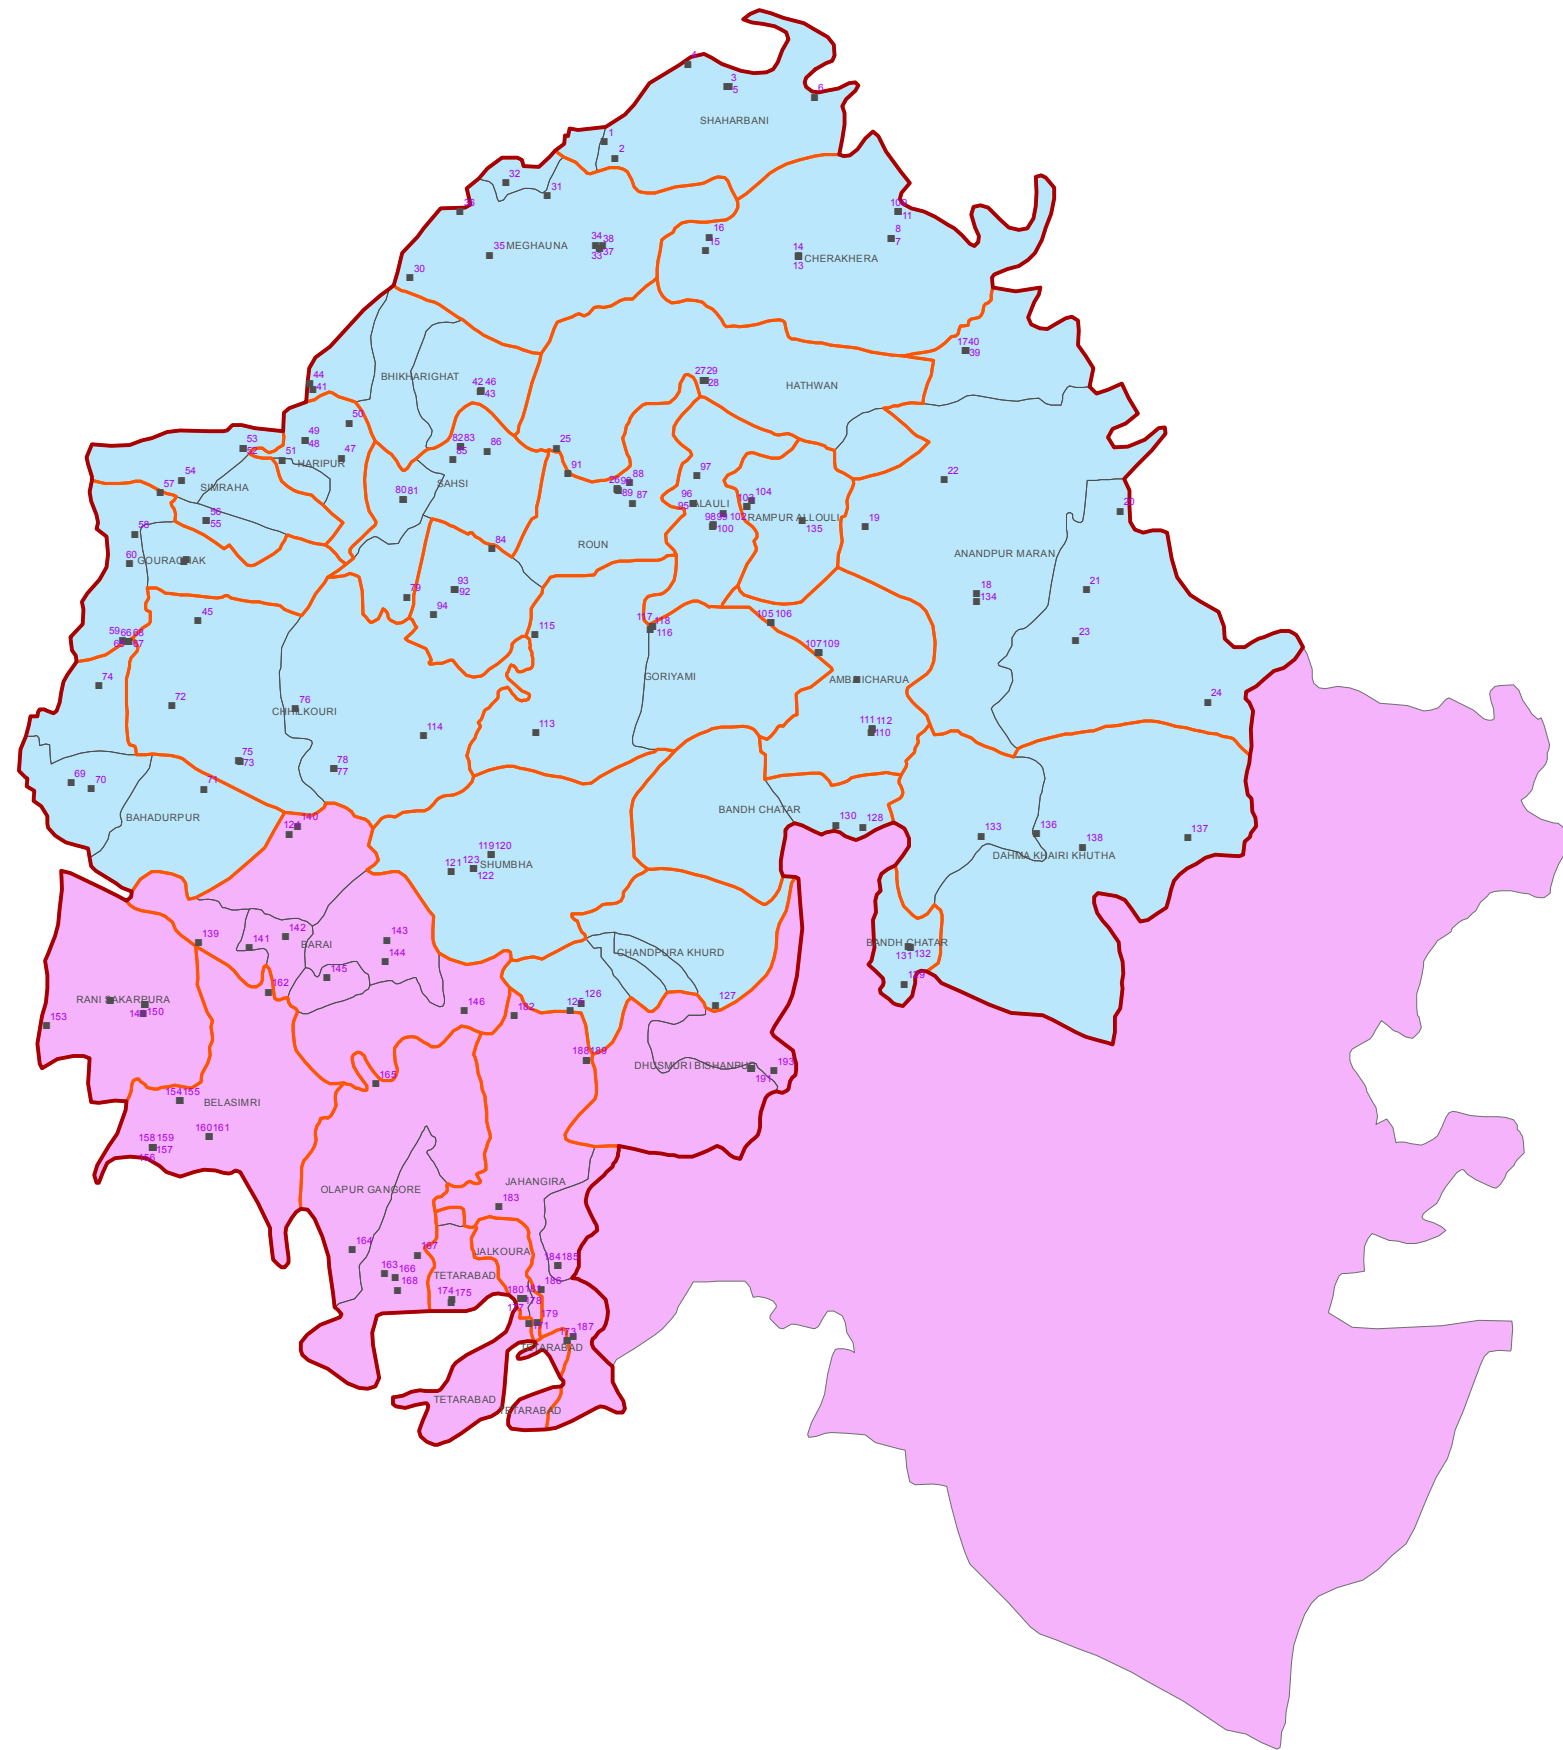

ALAULI(SC) 148 ASSEMBLY CONSTITUENCY, DIST KHAGARIA, BIHAR

INDEX

- POLLING STATION
 - ▭ ASSEMBLY BOUNDARY
 - ▭ PANCHAYAT BOUNDARY
 - ▭ VILLAGE BOUNDARY
- BLOCK NAME**
- ▭ ALAULI
 - ▭ KHAGARIA

PREPARED BY:-

R.F.- 1: 150,000

25°40'0"N

25°40'0"N

25°30'0"N

25°30'0"N

86°10'0"E

86°20'0"E

86°30'0"E

86°40'0"E