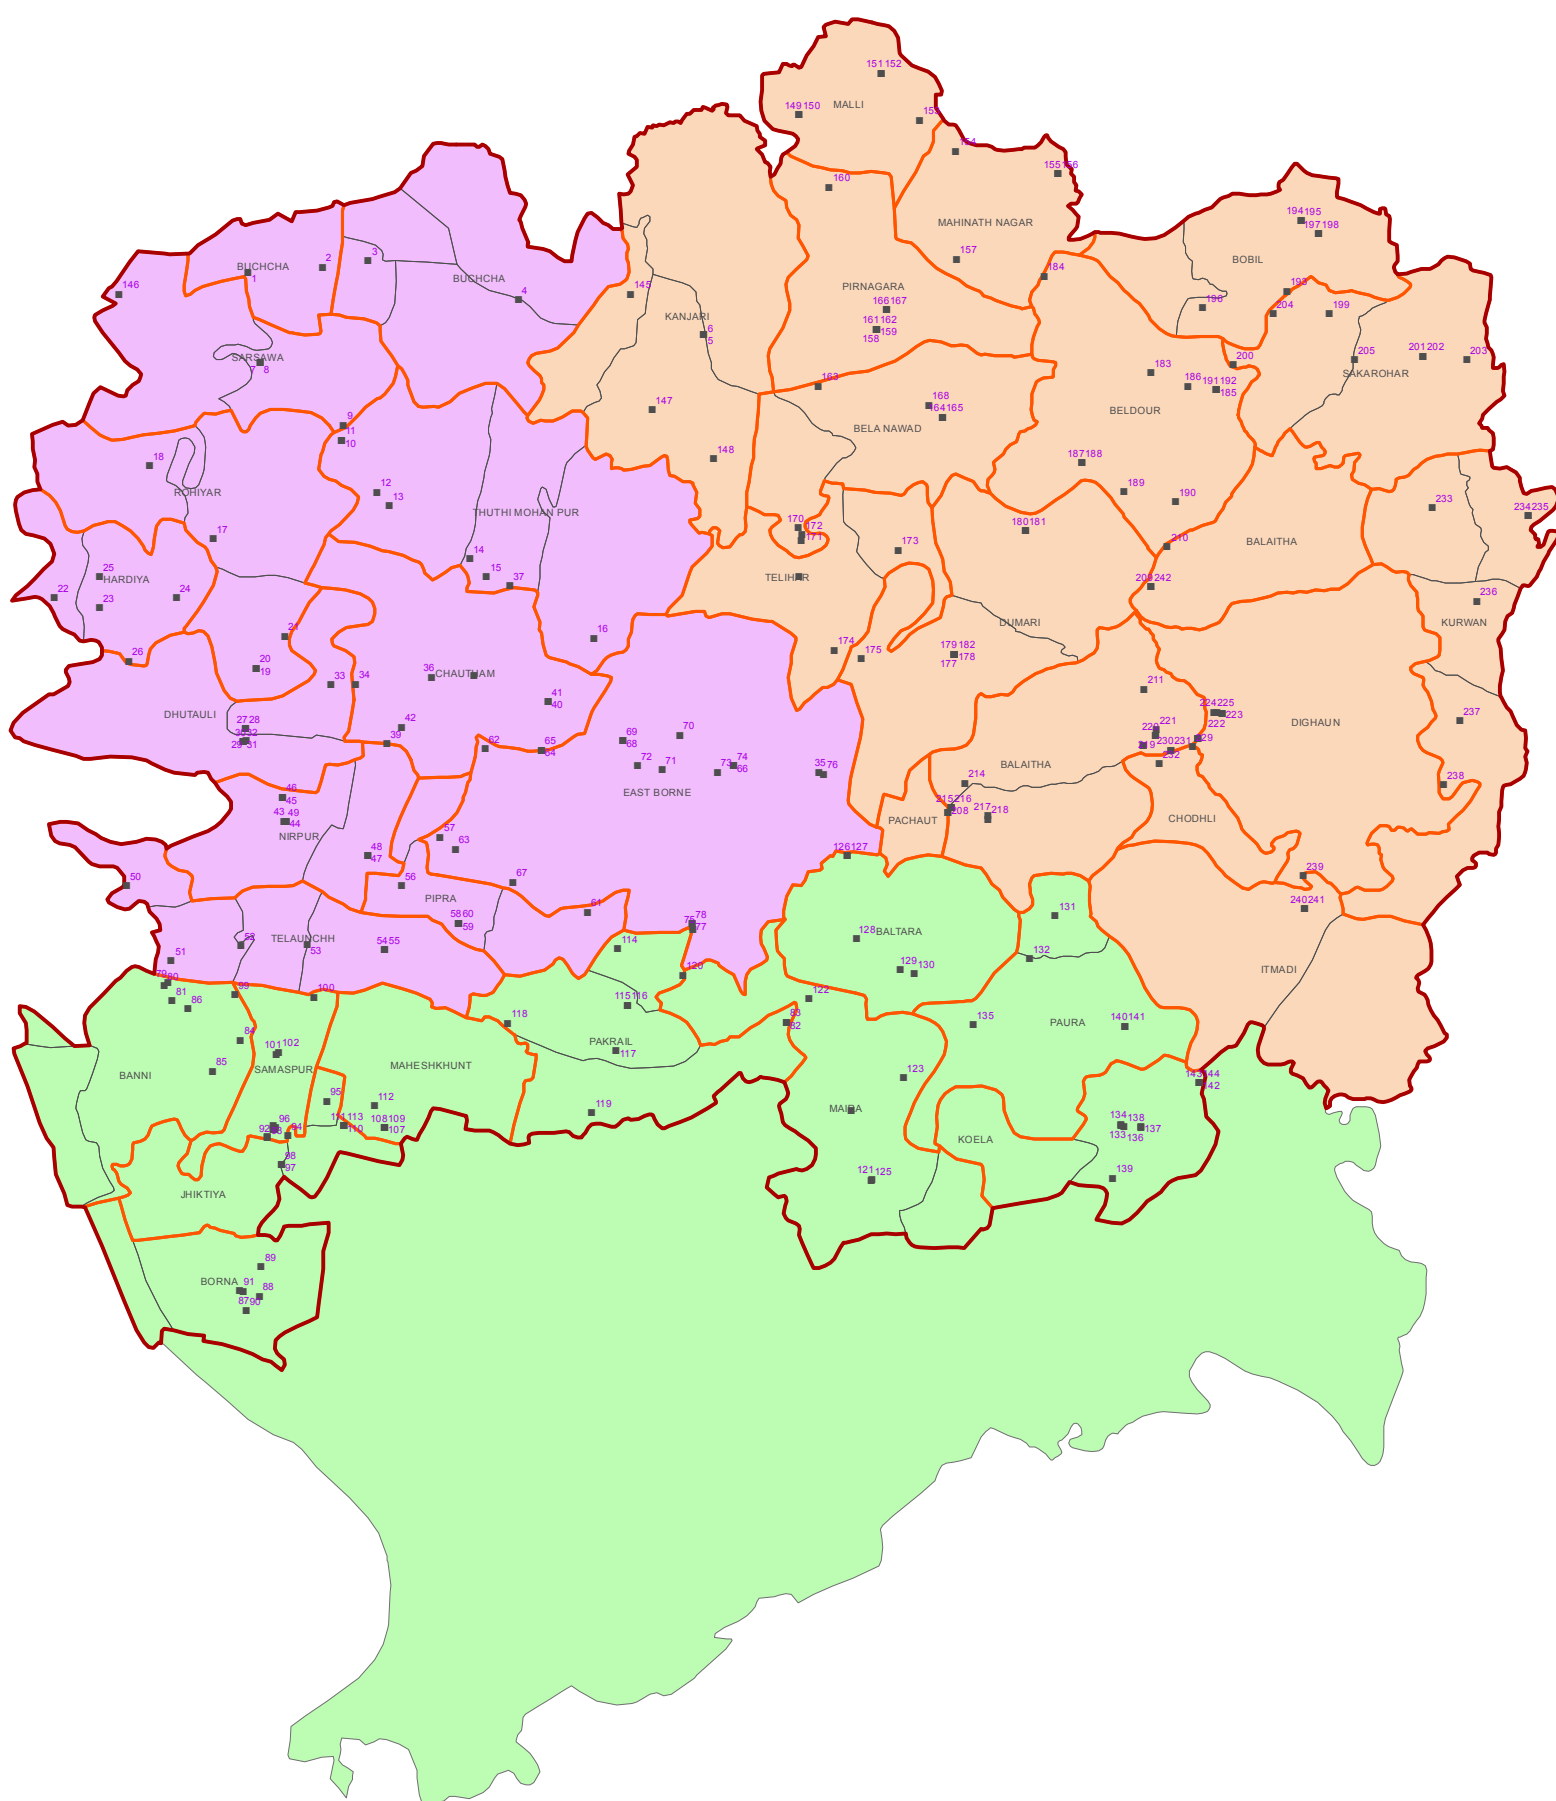

BELDAUR (150) ASSEMBLY CONSTITUENCY, DIST KHAGARIA, BIHAR

INDEX

- POLLING STATION
- ▭ ASSEMBLY BOUNDARY
- ▭ PANCHAYAT BOUNDARY
- ▭ VILLAGE BOUNDARY
- BLOCK NAME**
- ▭ BELDAUR
- ▭ CHAOUTHAM
- ▭ GOGRI

PREPARED BY:-

R.F.- 1: 150,000