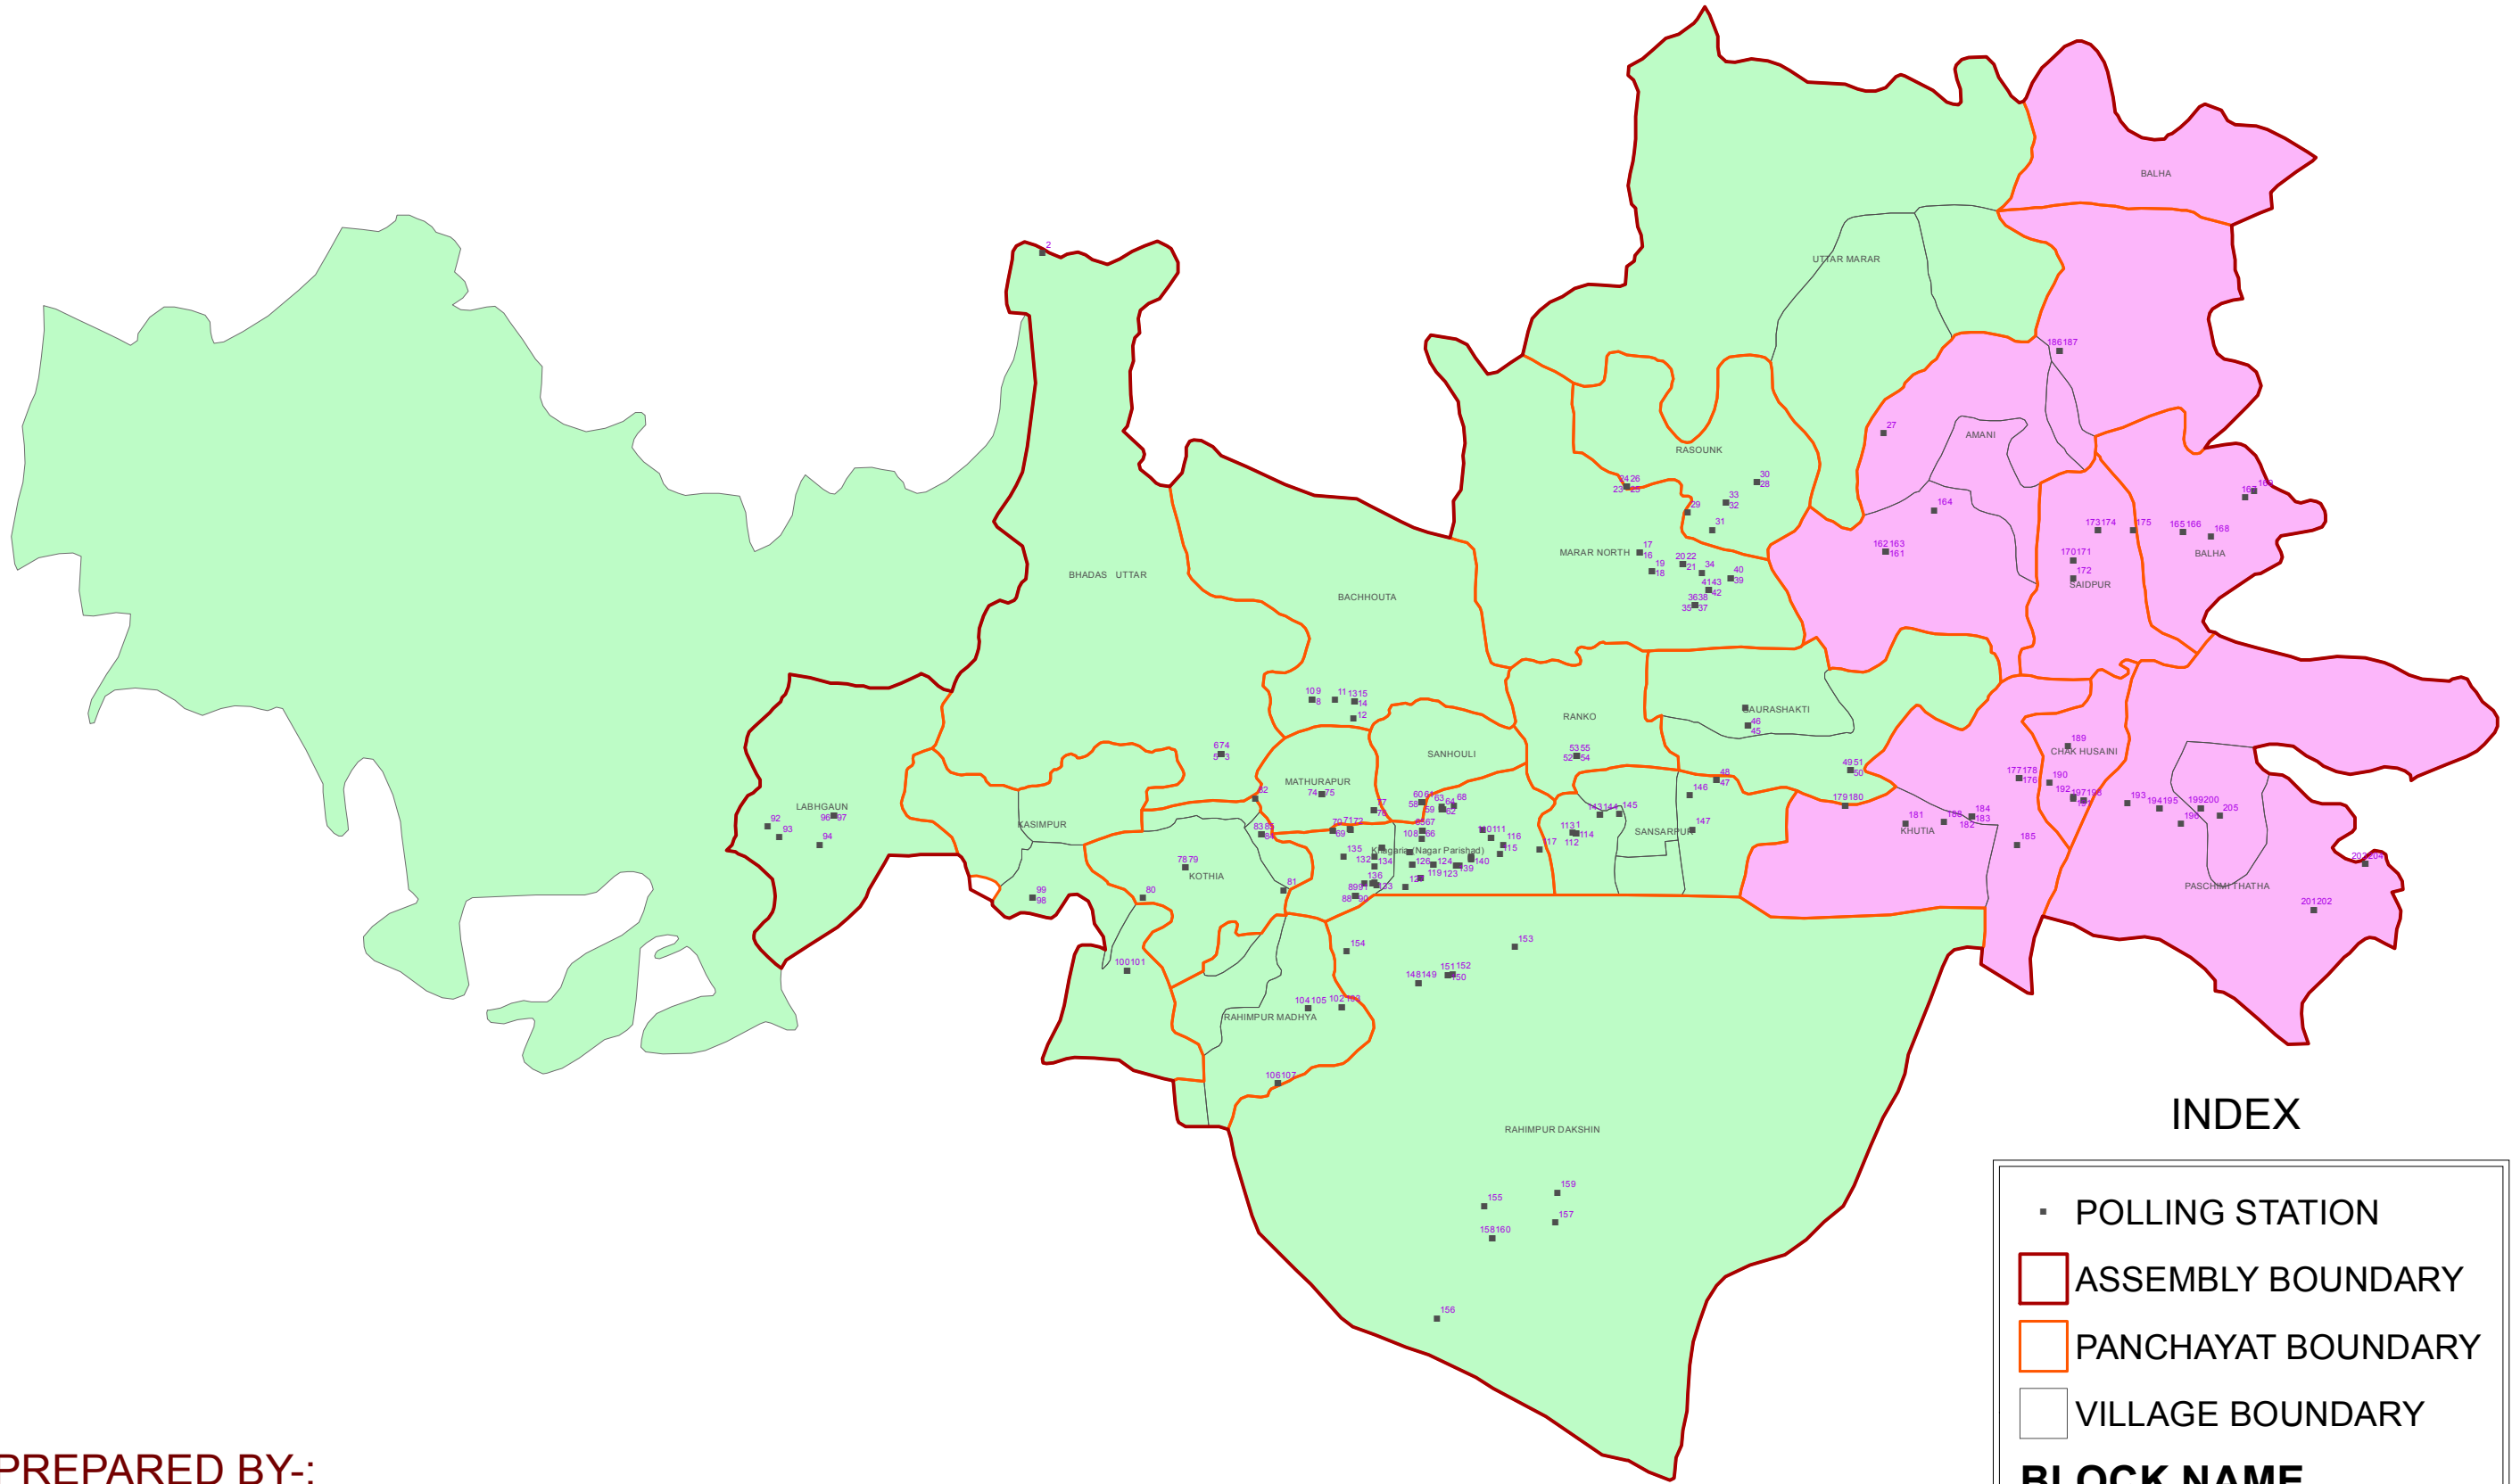

# KHAGARIA (149) ASSEMBLY CONSTITUENCY, DIST KHAGARIA, BIHAR

## INDEX

- POLLING STATION
- ASSEMBLY BOUNDARY
- PANCHAYAT BOUNDARY
- VILLAGE BOUNDARY

**BLOCK NAME**

- KHAGARIA
- MANSI

PREPARED BY:-

R.F.- 1: 100,000

25°30'0"N

25°30'0"N

86°20'0"E

86°30'0"E