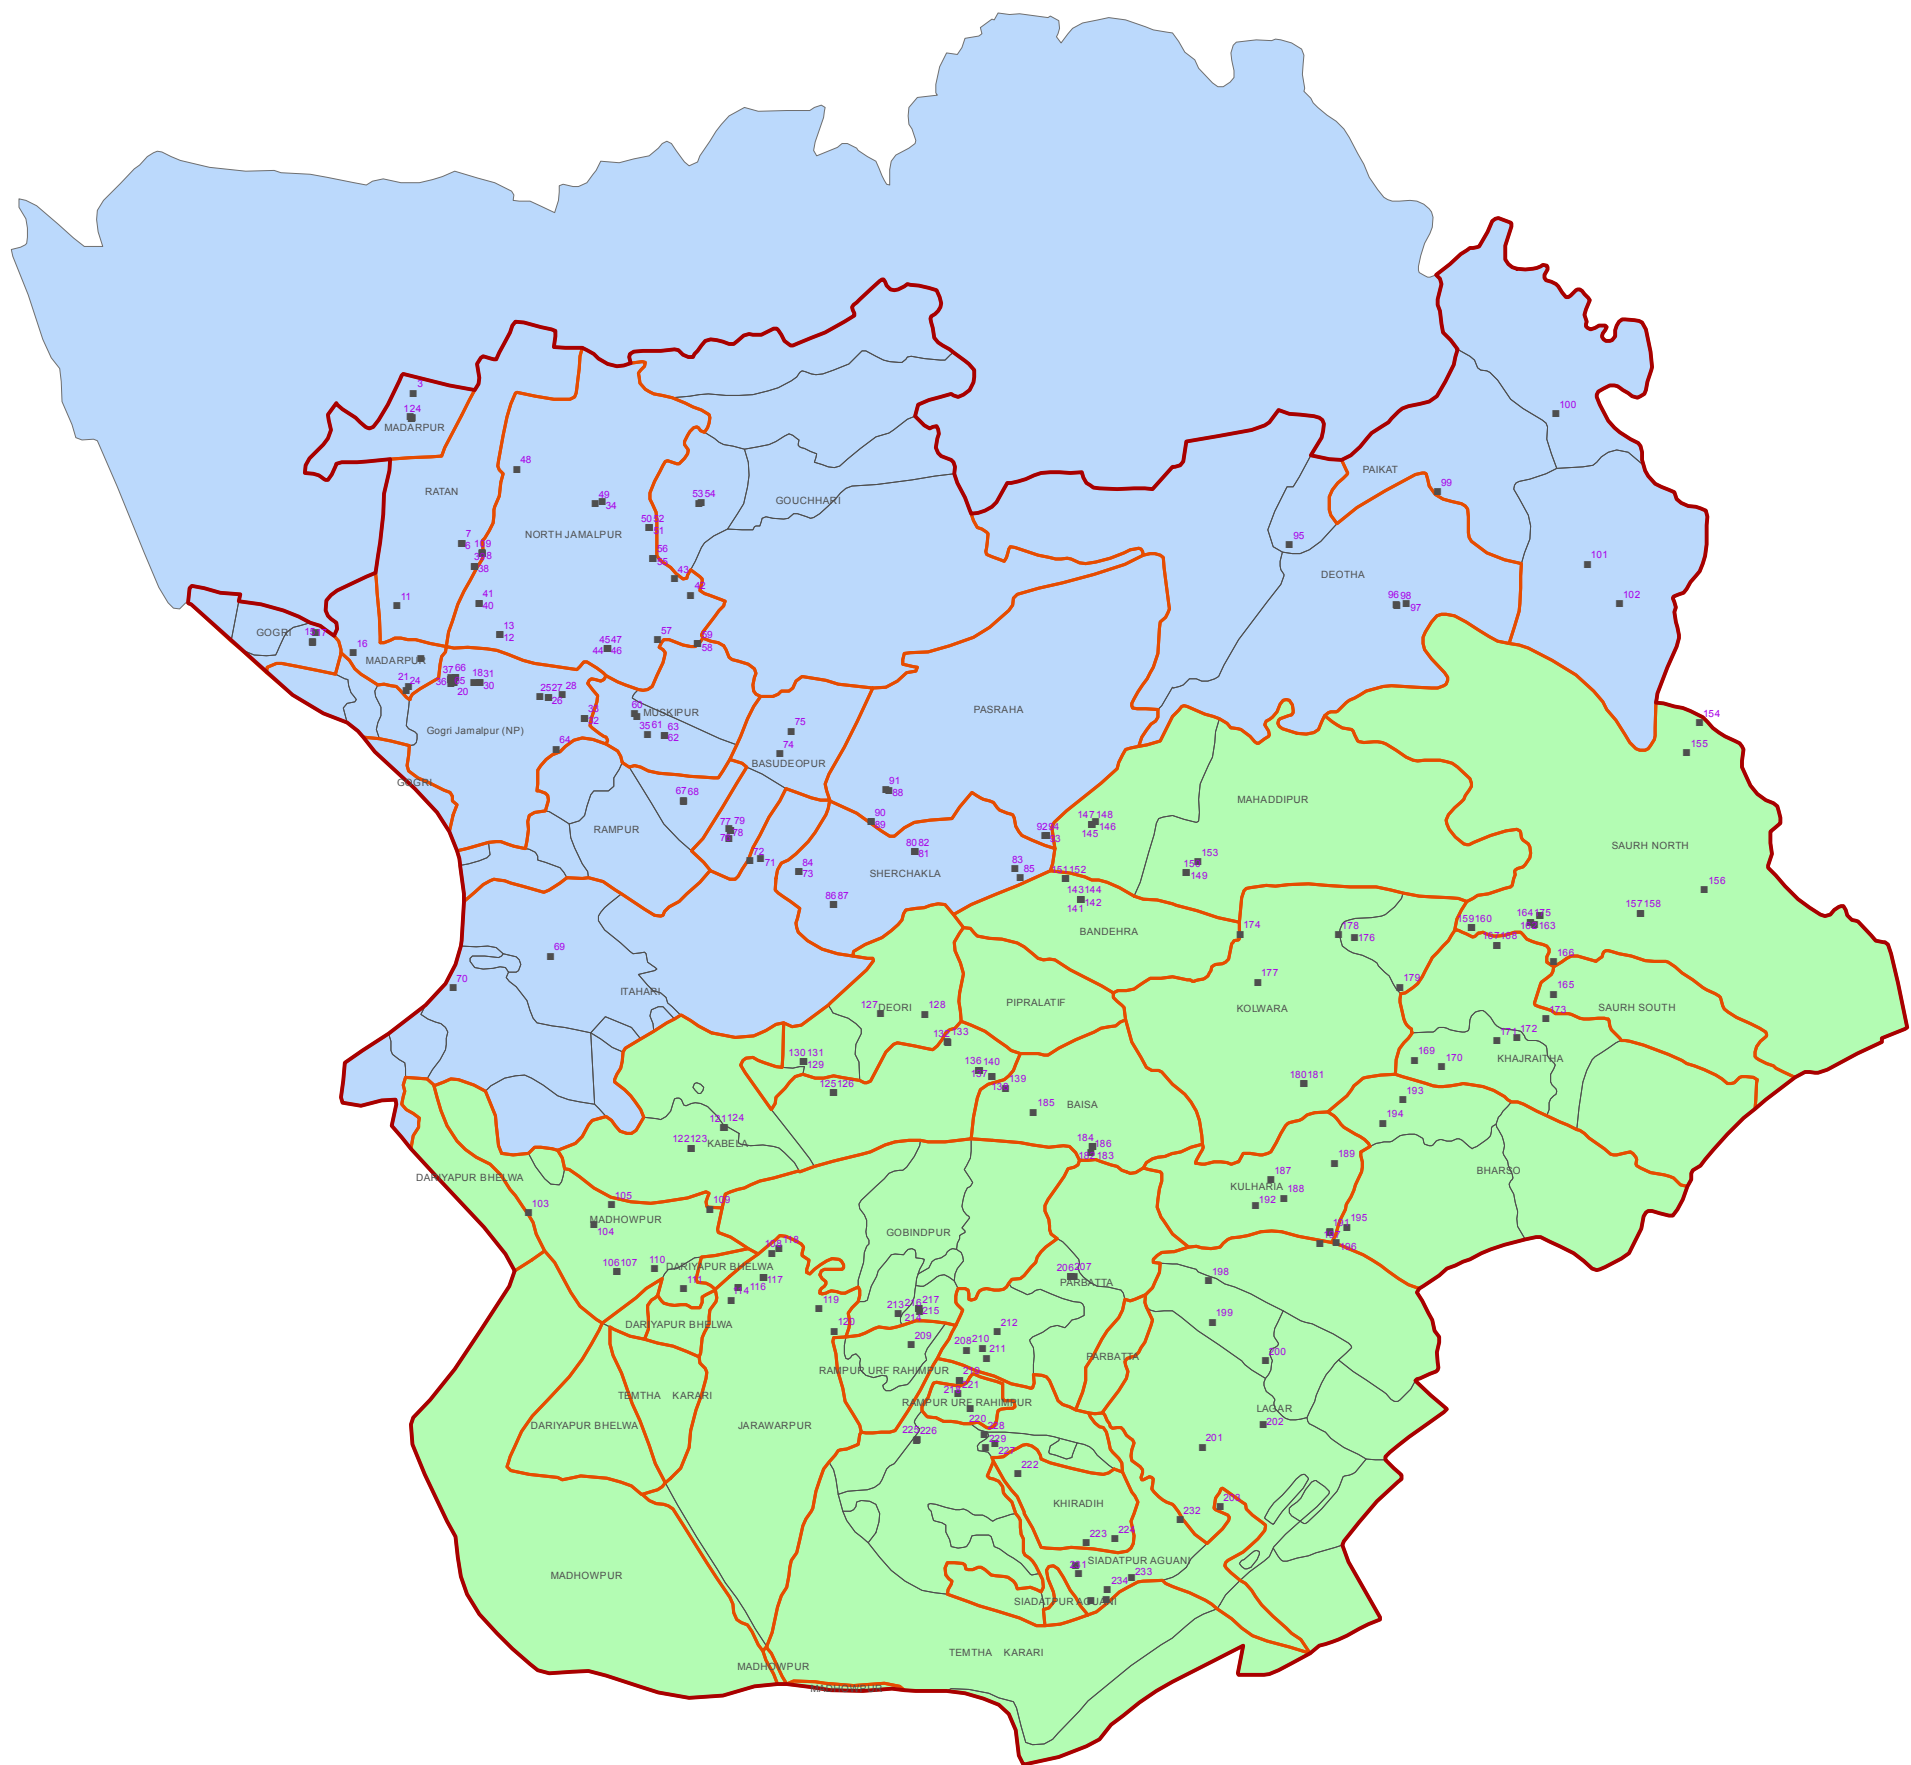

PARBATTI (151) ASSEMBLY CONSTITUENCY, DIST KHAGARIA, BIHAR

INDEX

- POLLING STATION
- ▭ ASSEMBLY BOUNDARY
- ▭ PANCHAYAT BOUNDARY
- ▭ VILLAGE_BOUNDARY
- BLOCK NAME**
- ▭ GOGRI
- ▭ PARBATTI

PREPARED BY:-

R.F.- 1: 125,000