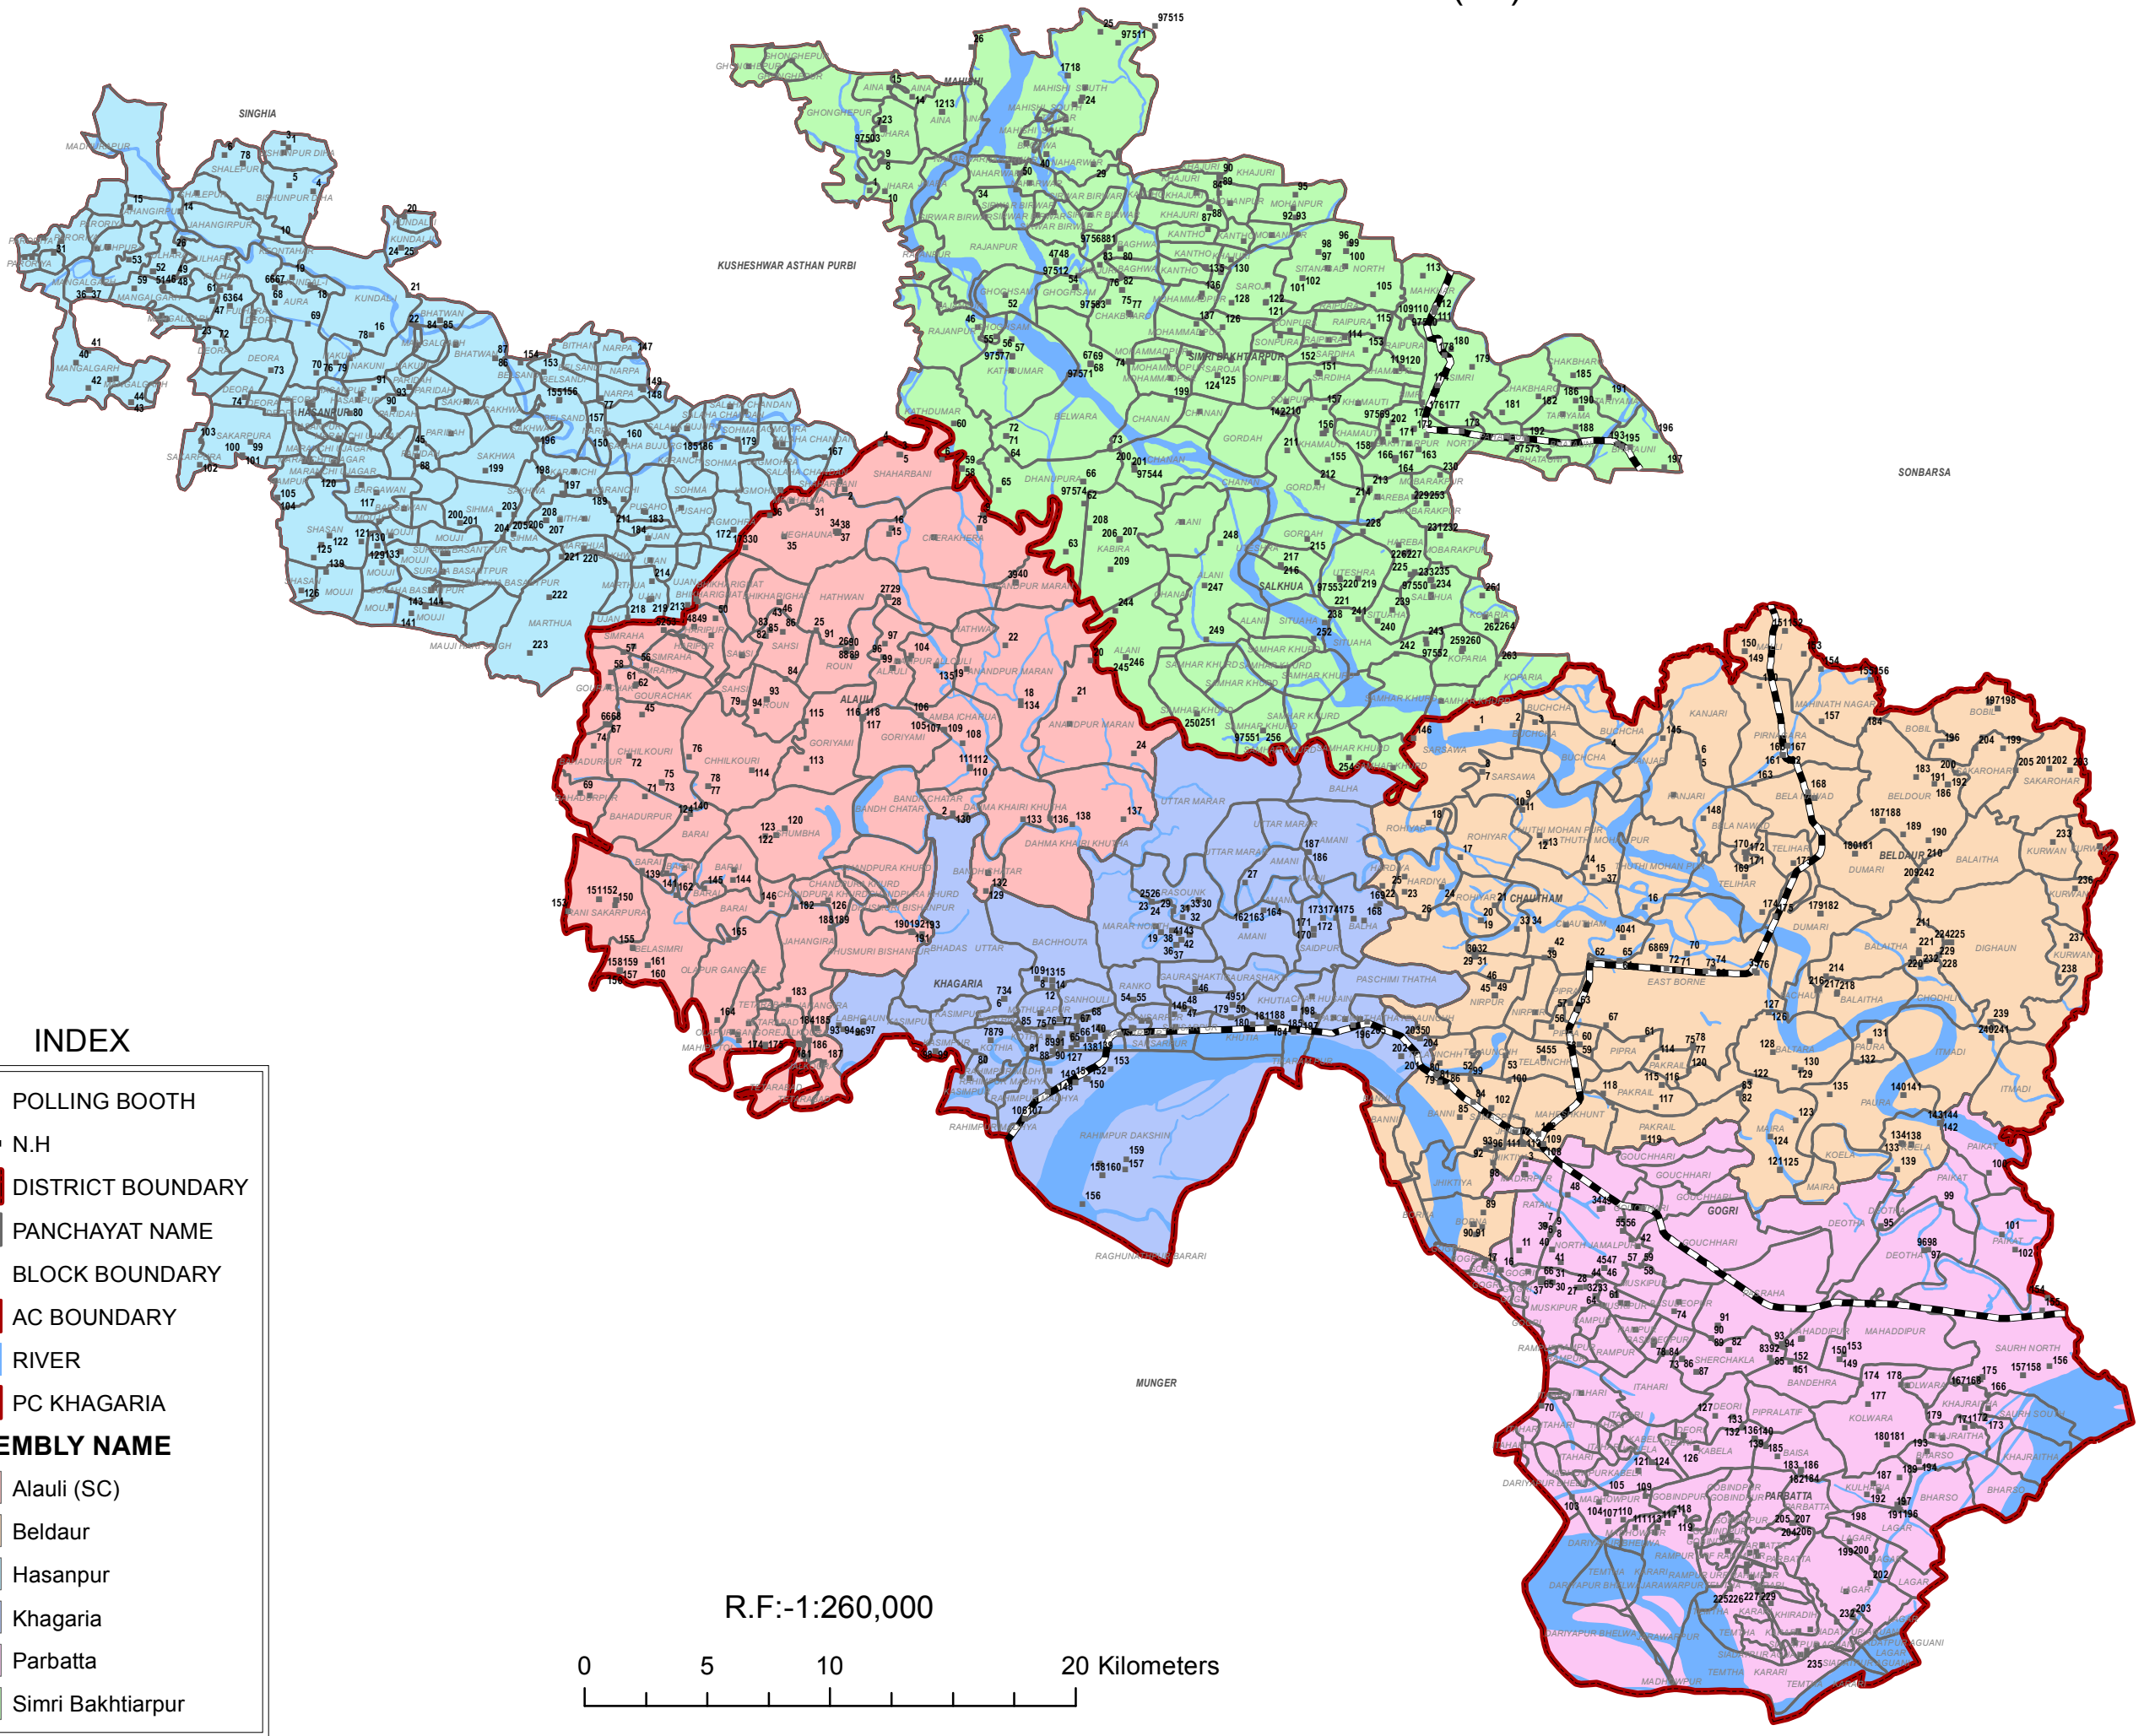

KHAGARIA (25) PARLIAMENTARY CONSTITUENCY BIHAR

INDEX

- POLLING BOOTH
- N.H
- ▭ DISTRICT BOUNDARY
- ▭ PANCHAYAT NAME
- ▭ BLOCK BOUNDARY
- ▭ AC BOUNDARY
- ▭ RIVER
- ▭ PC KHAGARIA
- ASSEMBLY NAME**
- ▭ Alauli (SC)
- ▭ Beldaur
- ▭ Hasanpur
- ▭ Khagaria
- ▭ Parbatta
- ▭ Simri Bakhtiarpur