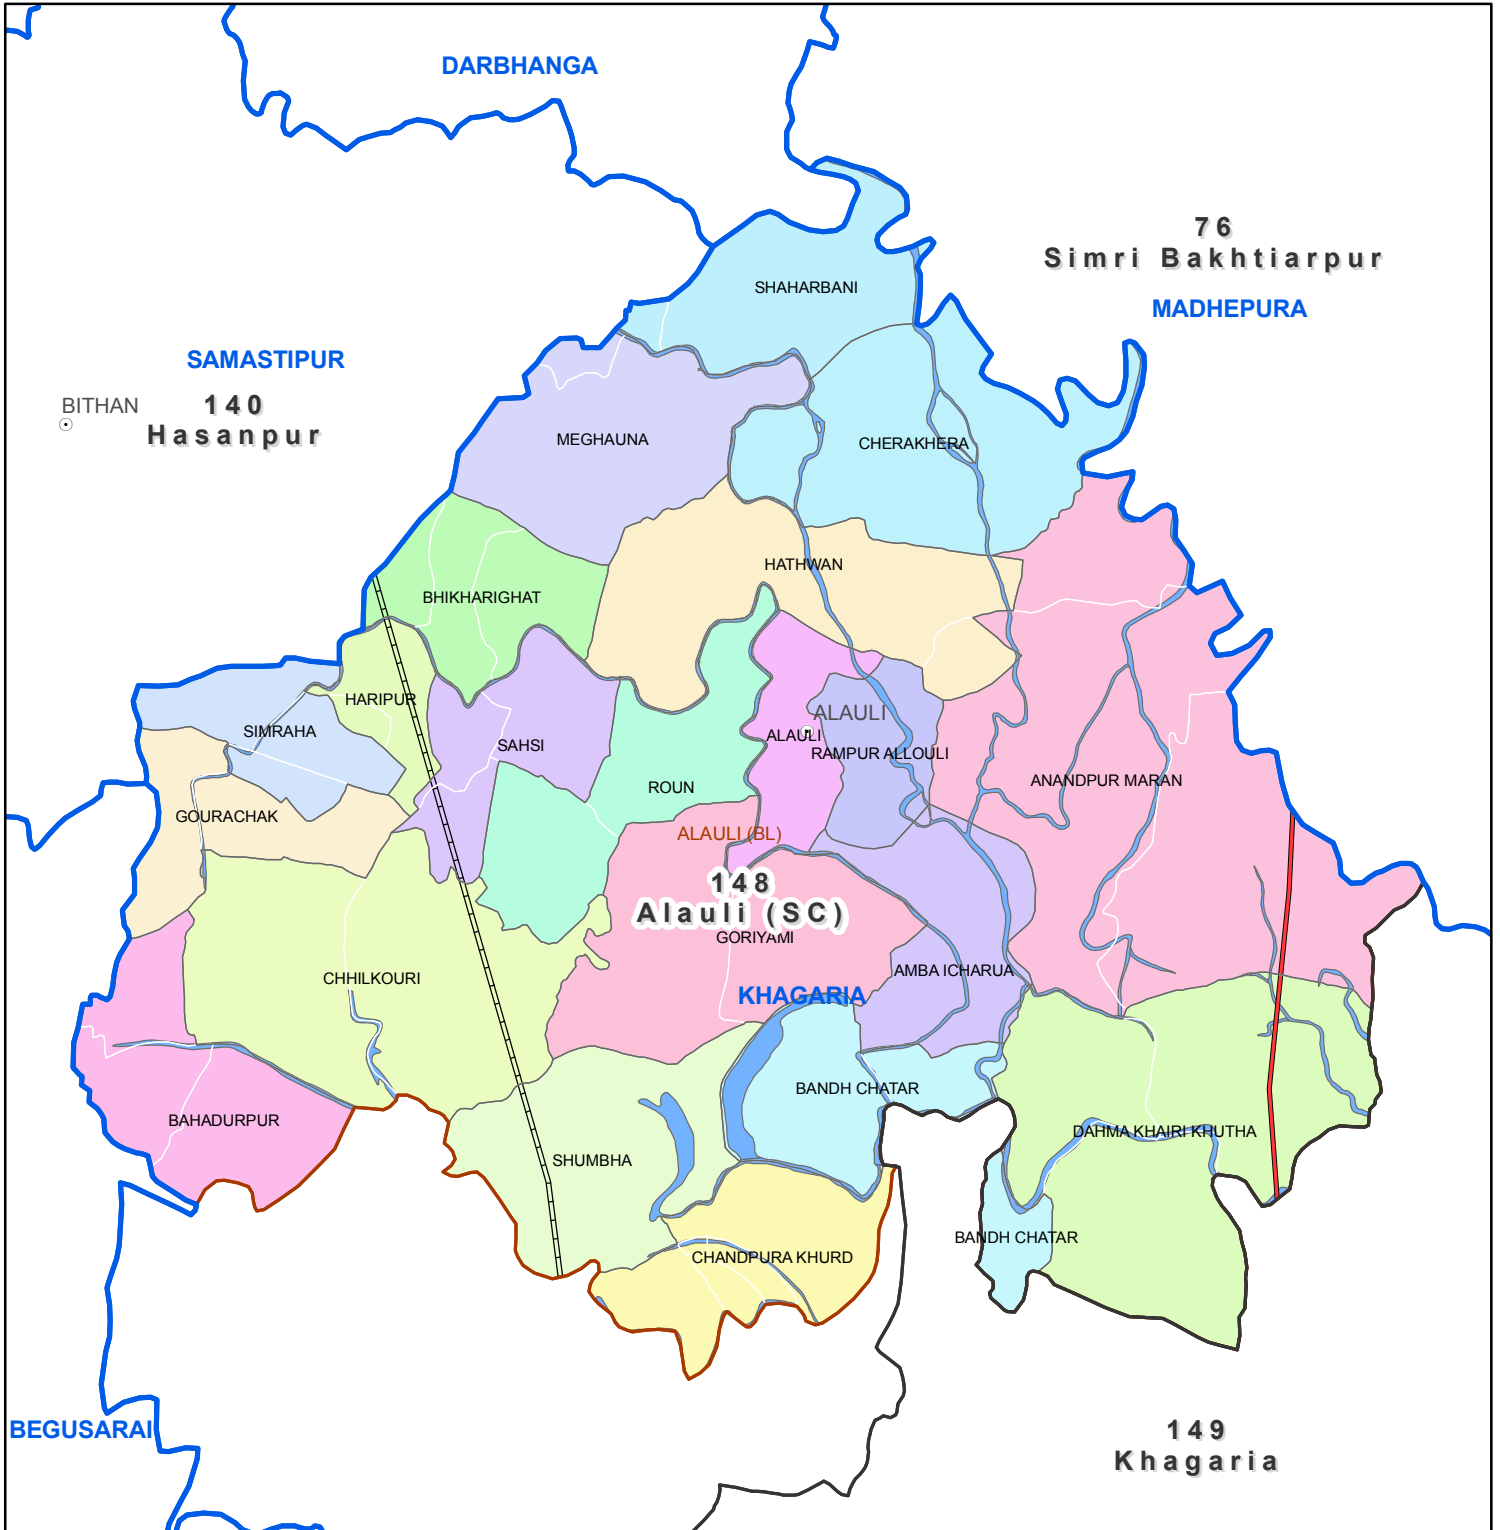

Block map
 State : BIHAR
 District : KHAGARIA
 Block Name : ALAULI

Map Compiled by NIC

Legend

District Head Quarters	AC Boundary	Railway
Sub district hqrs	Block boundary	National Highway
District Boundary	Panchayat Boundary	Other road
State Boundary	Village boundary	River