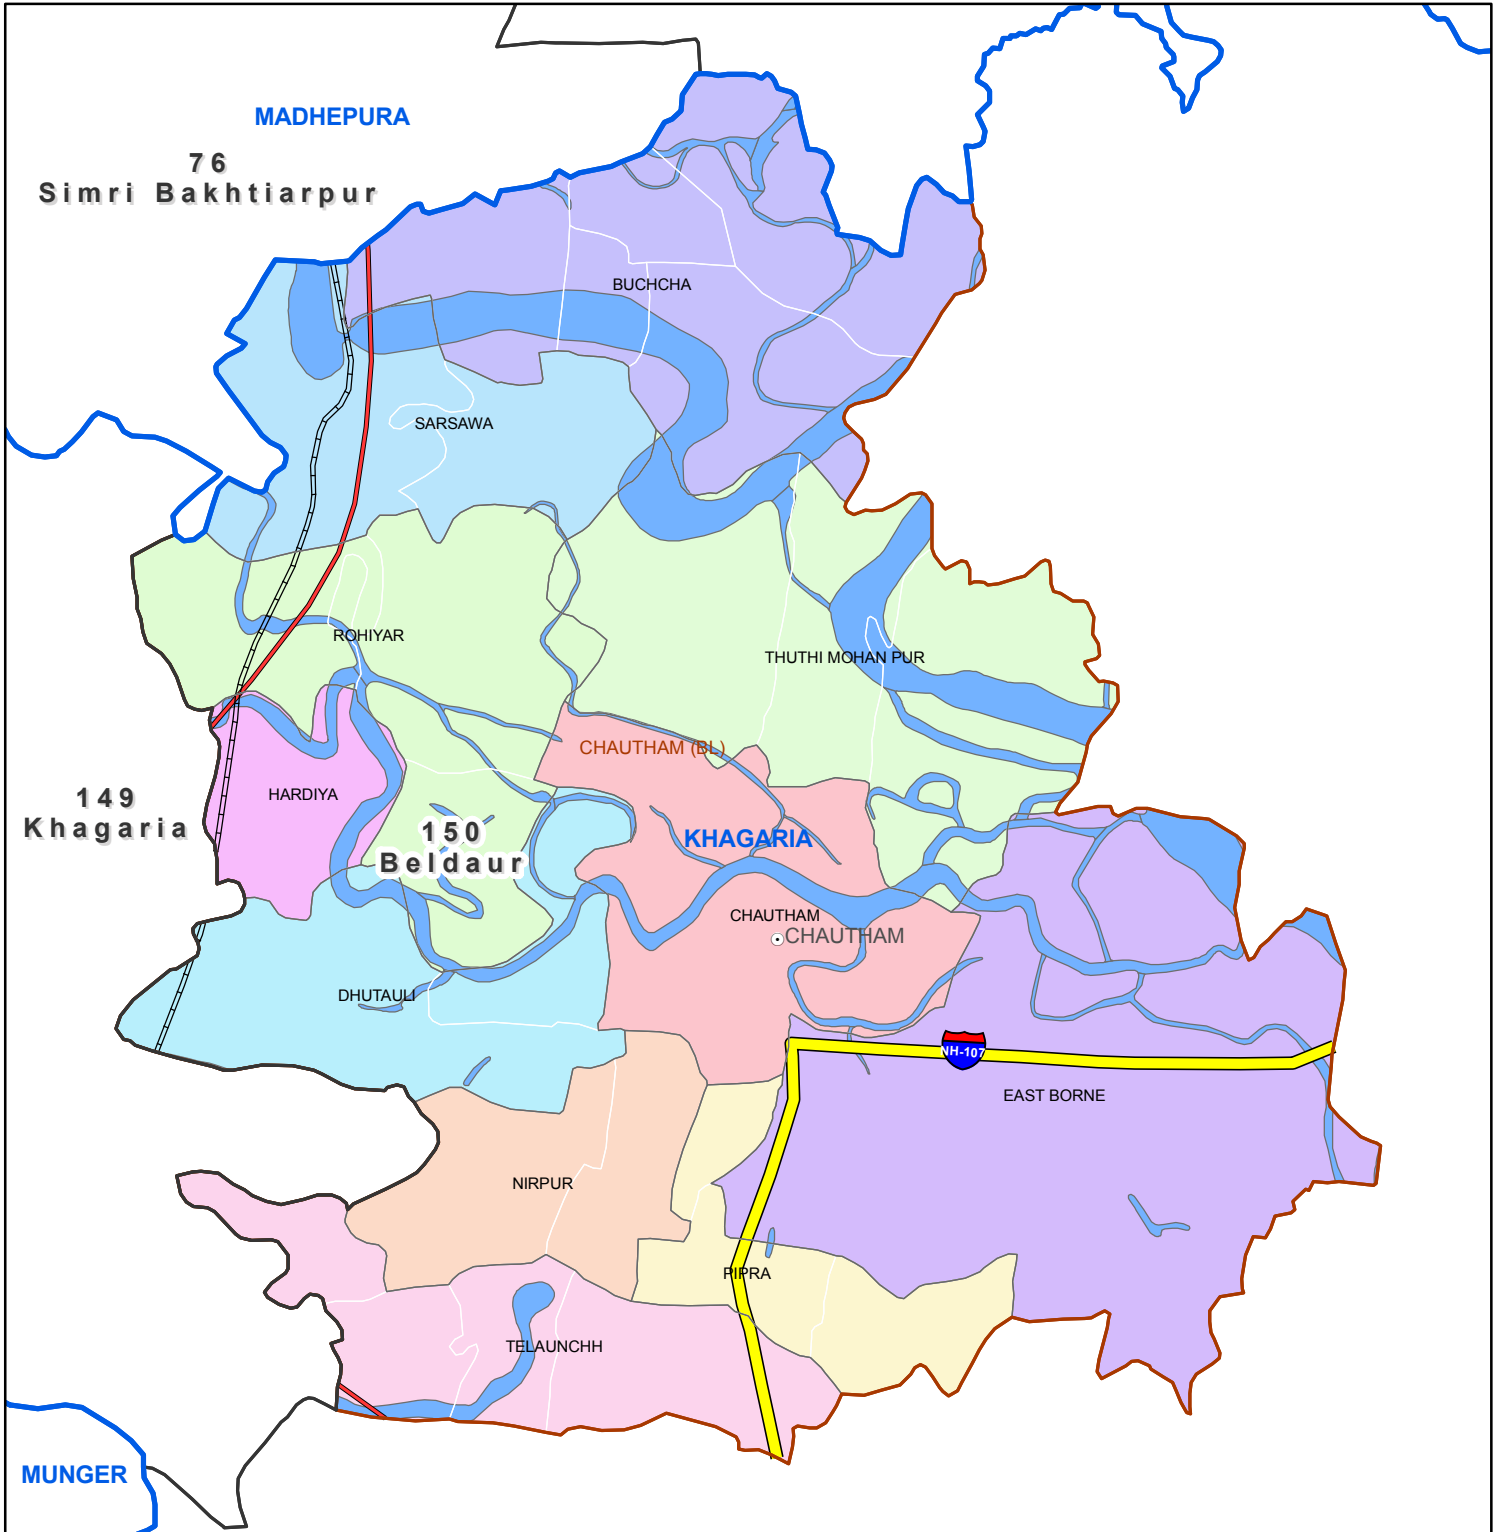

Block map
 State : BIHAR
 District : KHAGARIA
 Block Name : CHAUTHAM

Map Compiled by NIC

Legend

- | | | |
|------------------------|--------------------|------------------|
| District Head Quarters | AC Boundary | Railway |
| Sub district hqrs | Block boundary | National Highway |
| District Boundary | Panchayat Boundary | Other road |
| State Boundary | Village boundary | River |