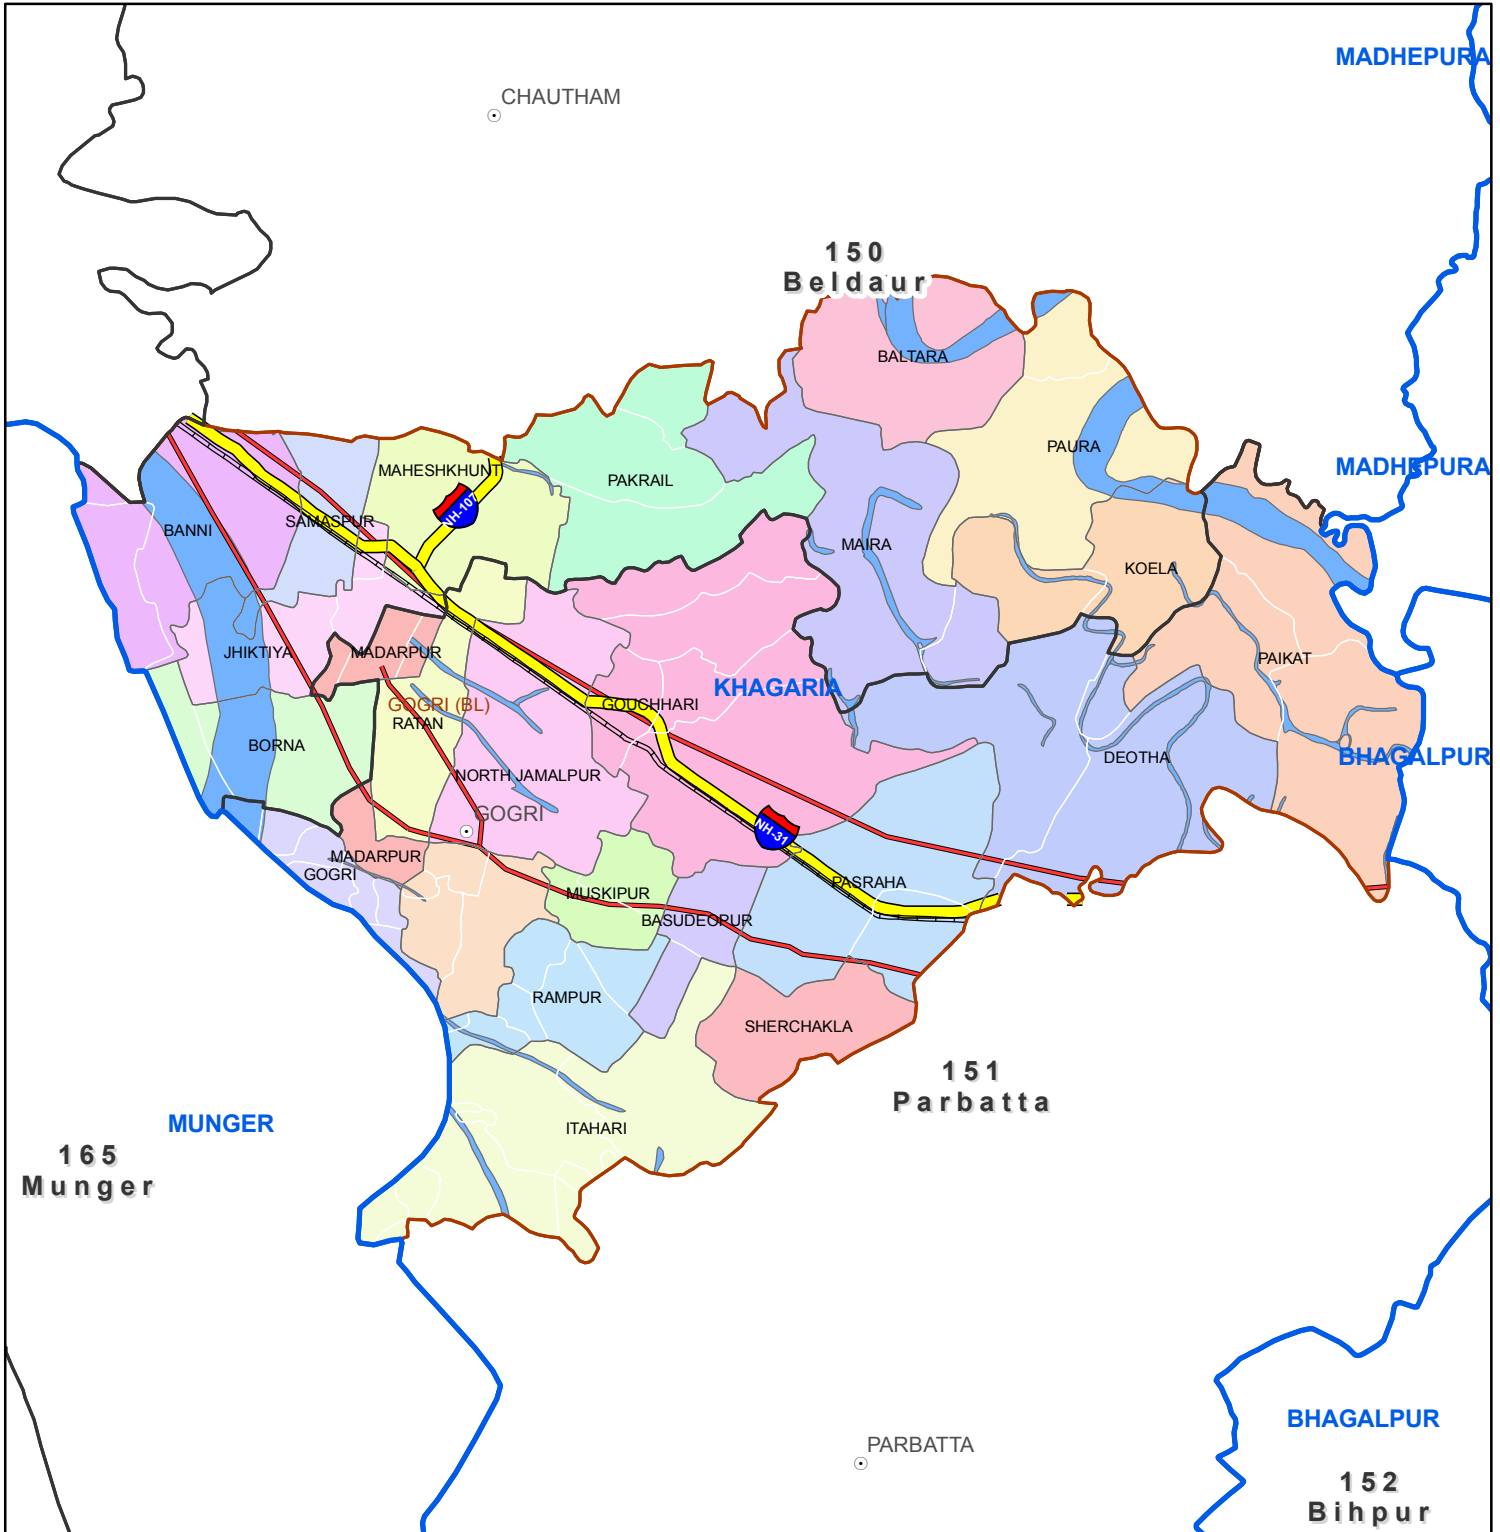

Block map
 State : BIHAR
 District : KHAGARIA
 Block Name : GOGRI

0 0.5 1 2
 Kilometers

Map Compiled by NIC

Legend

District Head Quarters	AC Boundary	Railway
Sub district hqrs	Block boundary	National Highway
District Boundary	Panchayat Boundary	Other road
State Boundary	Village boundary	River