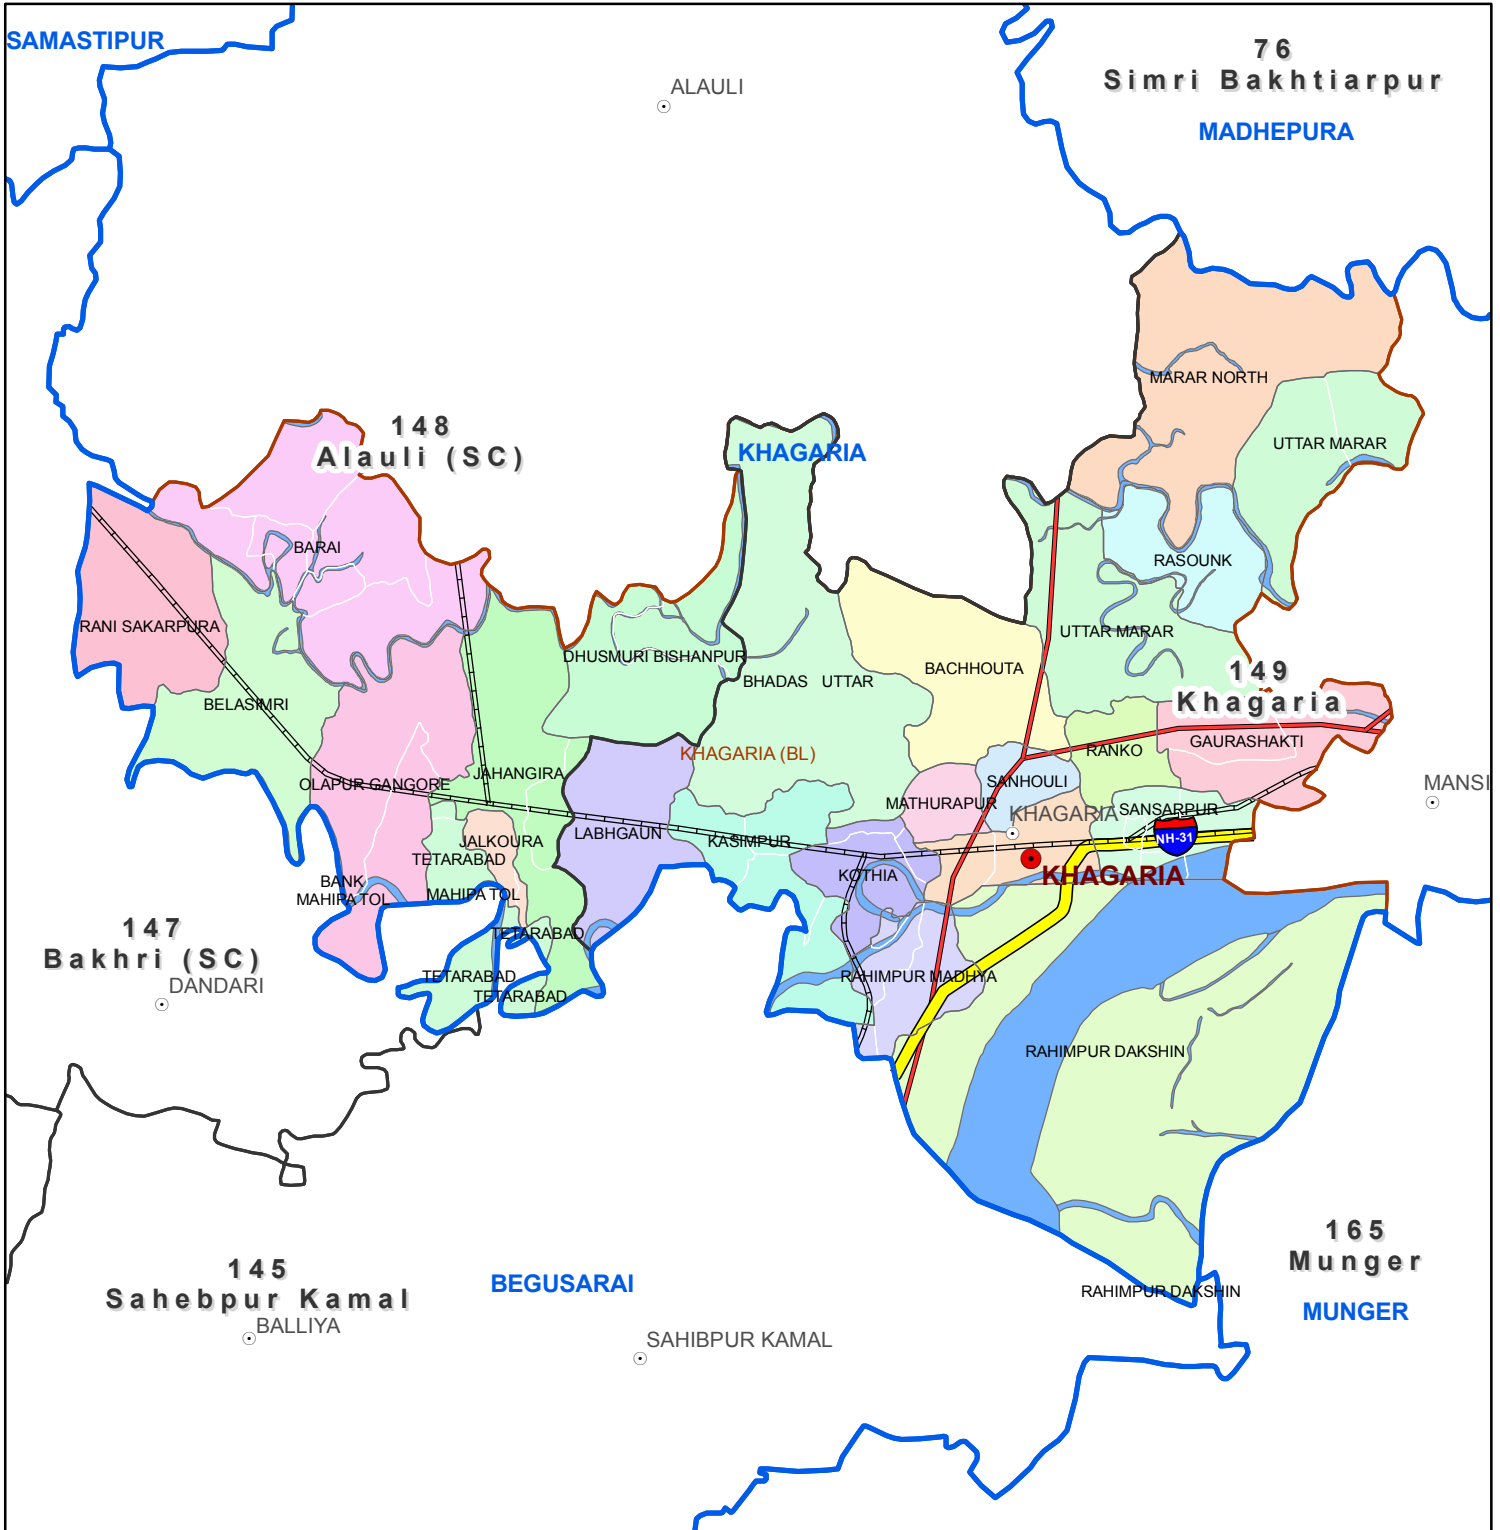

Block map
 State : BIHAR
 District : KHAGARIA
 Block Name : KHAGARIA

0 0.5 1 2
 Kilometers

Map Compiled by NIC

Legend

District Head Quarters	AC Boundary	Railway
Sub district hqrs	Block boundary	National Highway
District Boundary	Panchayat Boundary	Other road
State Boundary	Village boundary	River