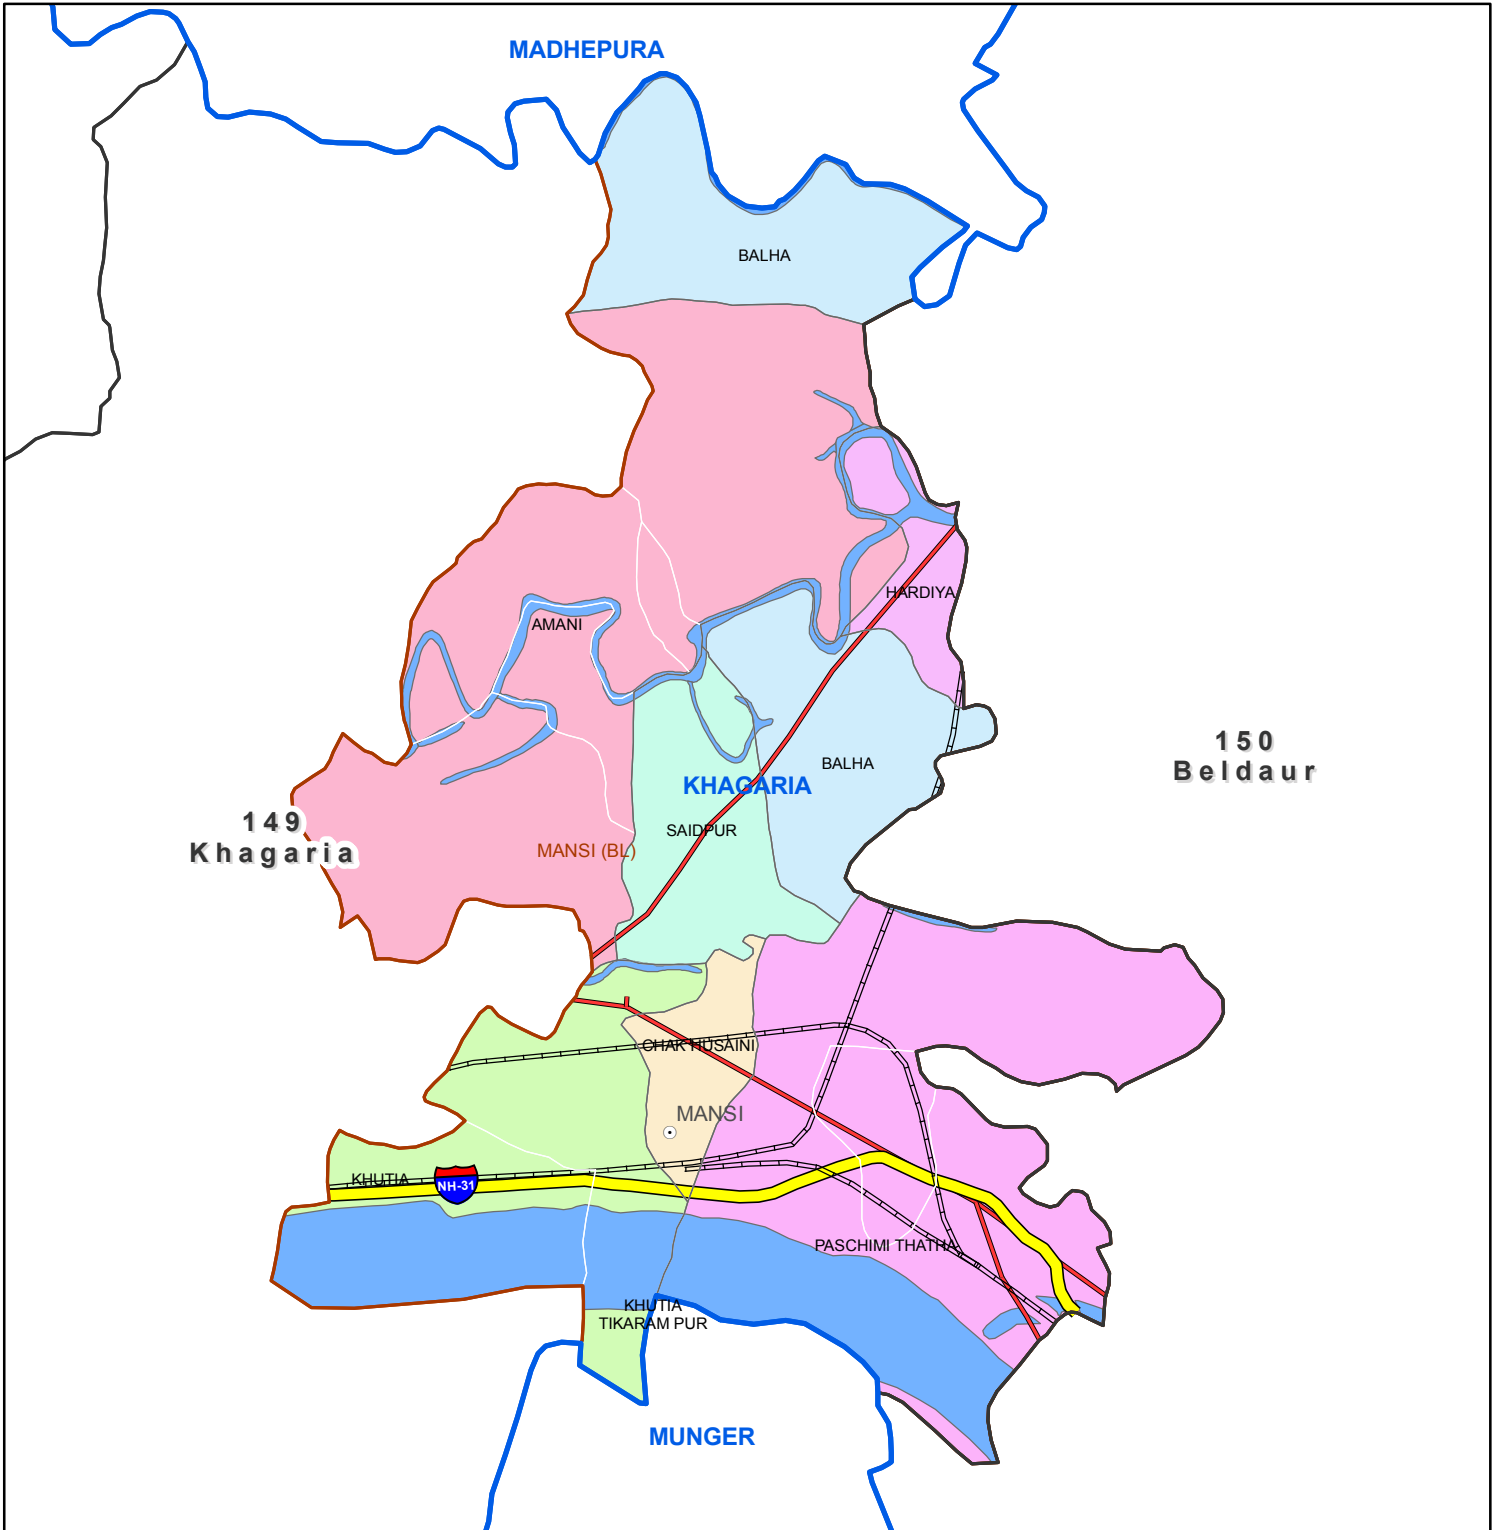

Block map
 State : BIHAR
 District : KHAGARIA
 Block Name : MANSI

Map Compiled by NIC

Legend

District Head Quarters	AC Boundary	Railway
Sub district hqrs	Block boundary	National Highway
District Boundary	Panchayat Boundary	Other road
State Boundary	Village boundary	River